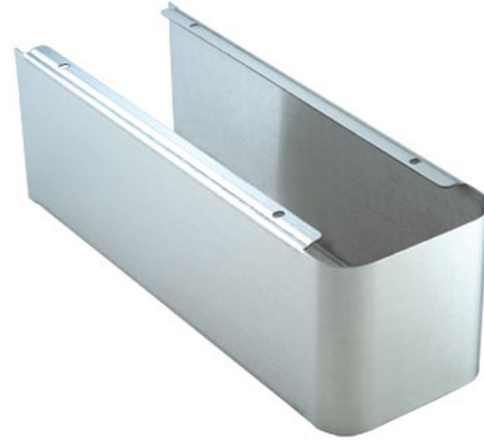

model EU-SK3

Fountain Skirt

FEATURES & BENEFITS

OPTIONS

For more information, visit www.hawesco.com or call (888) 640-4297.

SPECIFICATIONS

Model SK3 is a wrap around satin finish stainless steel cane touch skirt for installation on the high unit in some applications that may need to comply with ADA protruding objects guidelines. For use on Models H1011.8 and H1011.8HO.