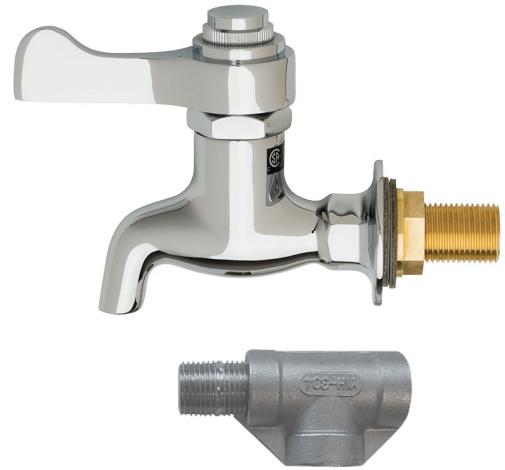

# model EU-6250LF

Faucet Valve

### FAUCET

Polished chrome-plated lead free faucet uses self-closing action with a plain bib for a dependable source of water.

### OPTIONS

- ❑ Valve Repair Kit: Model 5800VRKT valve repair kit contains a bearing set, gland packing, spring washer, spring, renew seat, seat washer, seat o-ring, bonnet washers and bottom cap washer. For repair of many lever handle valves. Used on models from 2005 and newer.

## SPECIFICATIONS

Model 6250LF bib faucet is for use on some Haws pedestal fountains shall include a polished chrome-plated brass lever handle valve with integral mounting flange, mounting hardware and fittings, and 1/2" IPS inlet.