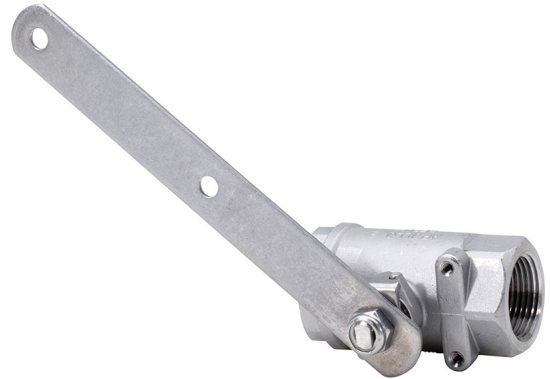

model EU-SP265

Shower Ball Valve

FEATURES & BENEFITS

OPTIONS

For more information, visit www.hawsc.com or call (888) 640-4297.

SPECIFICATIONS

Model SP265 is a stay-open stainless steel ball shower valve with stainless steel stem for horizontal or vertical installation. Model includes handle. 1" FIPS.