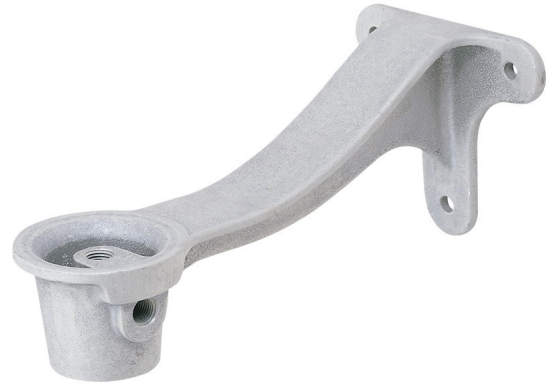

model EU-SP80

Mounting Bracket

FEATURES & BENEFITS

OPTIONS

For more information, visit www.hawSCO.com or call (888) 640-4297.

SPECIFICATIONS

Model SP80 is a cast aluminum mounting bracket used with wall mounted eye and eye/face wash models.